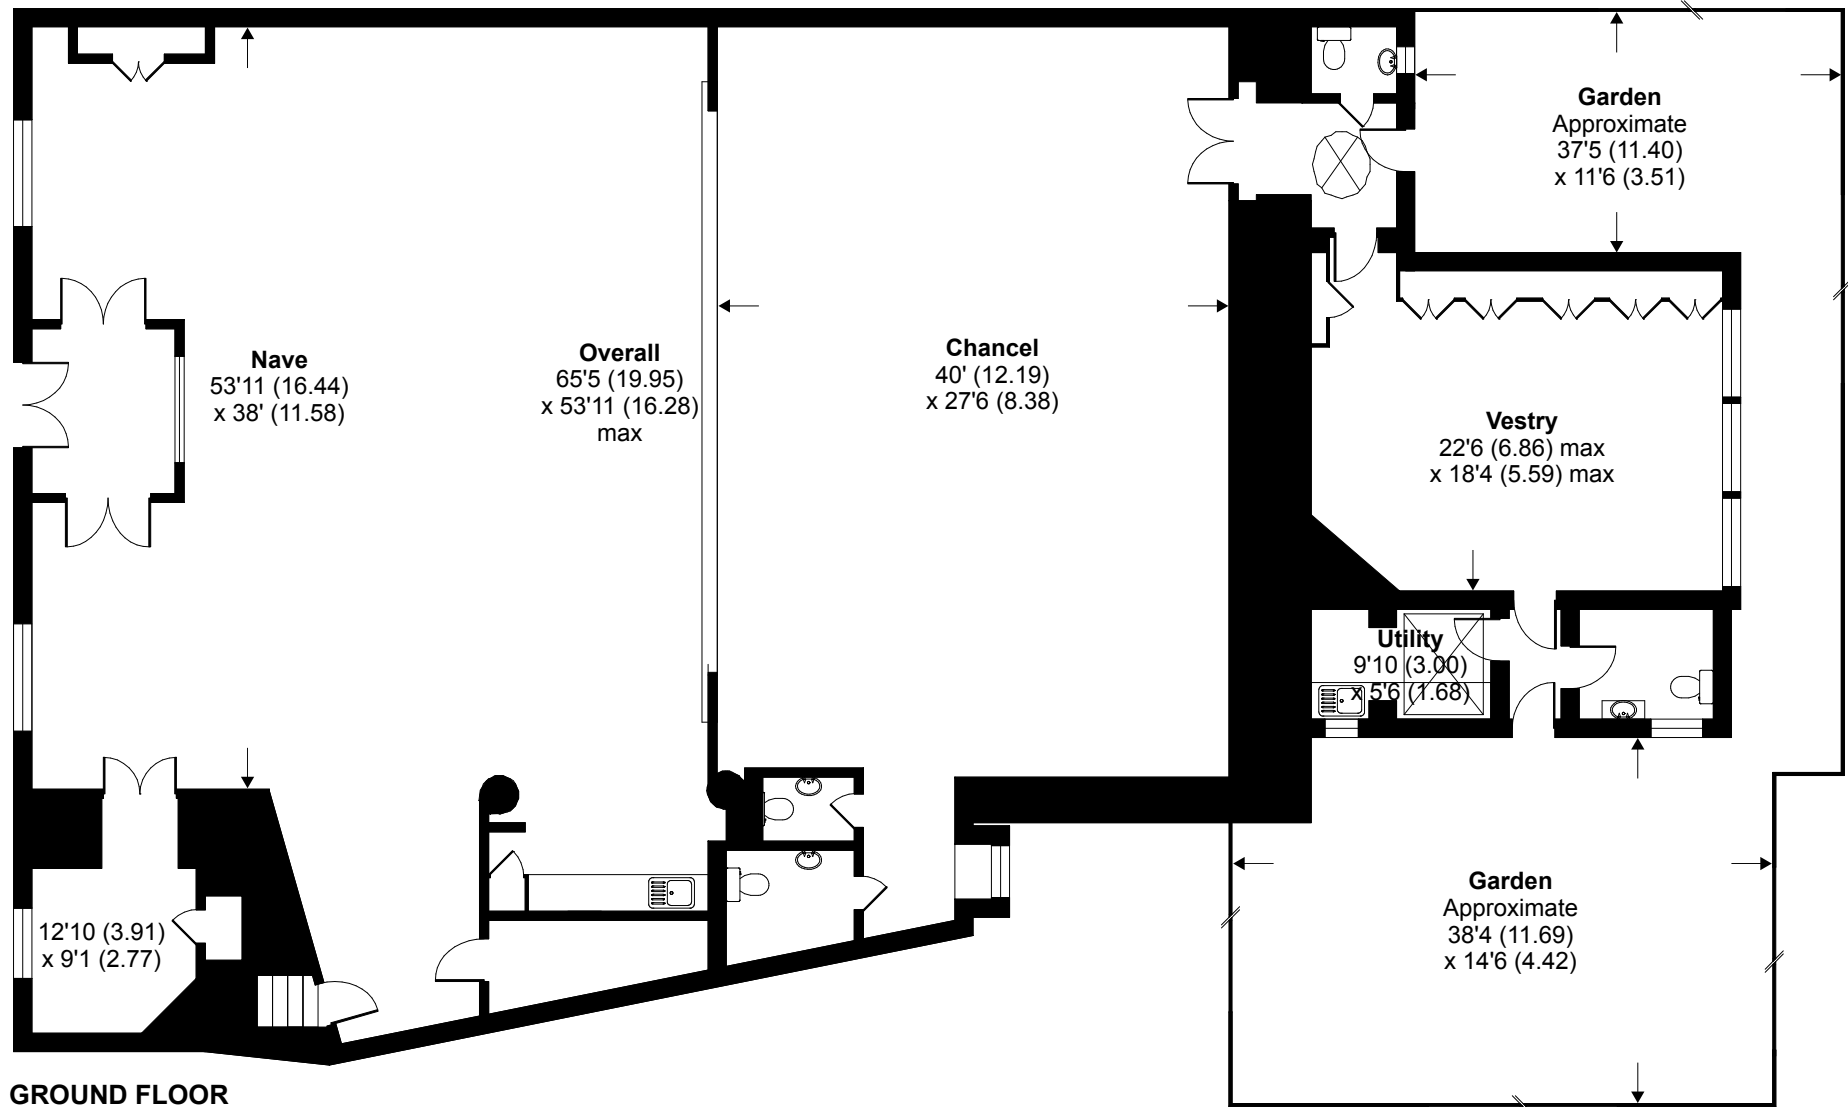

St Clements Church, 27 Clements Lane, London, EC4N 7AE

Approximate Area = 4088 sq ft / 379.7 sq m

For identification only - Not to scale

GROUND FLOOR